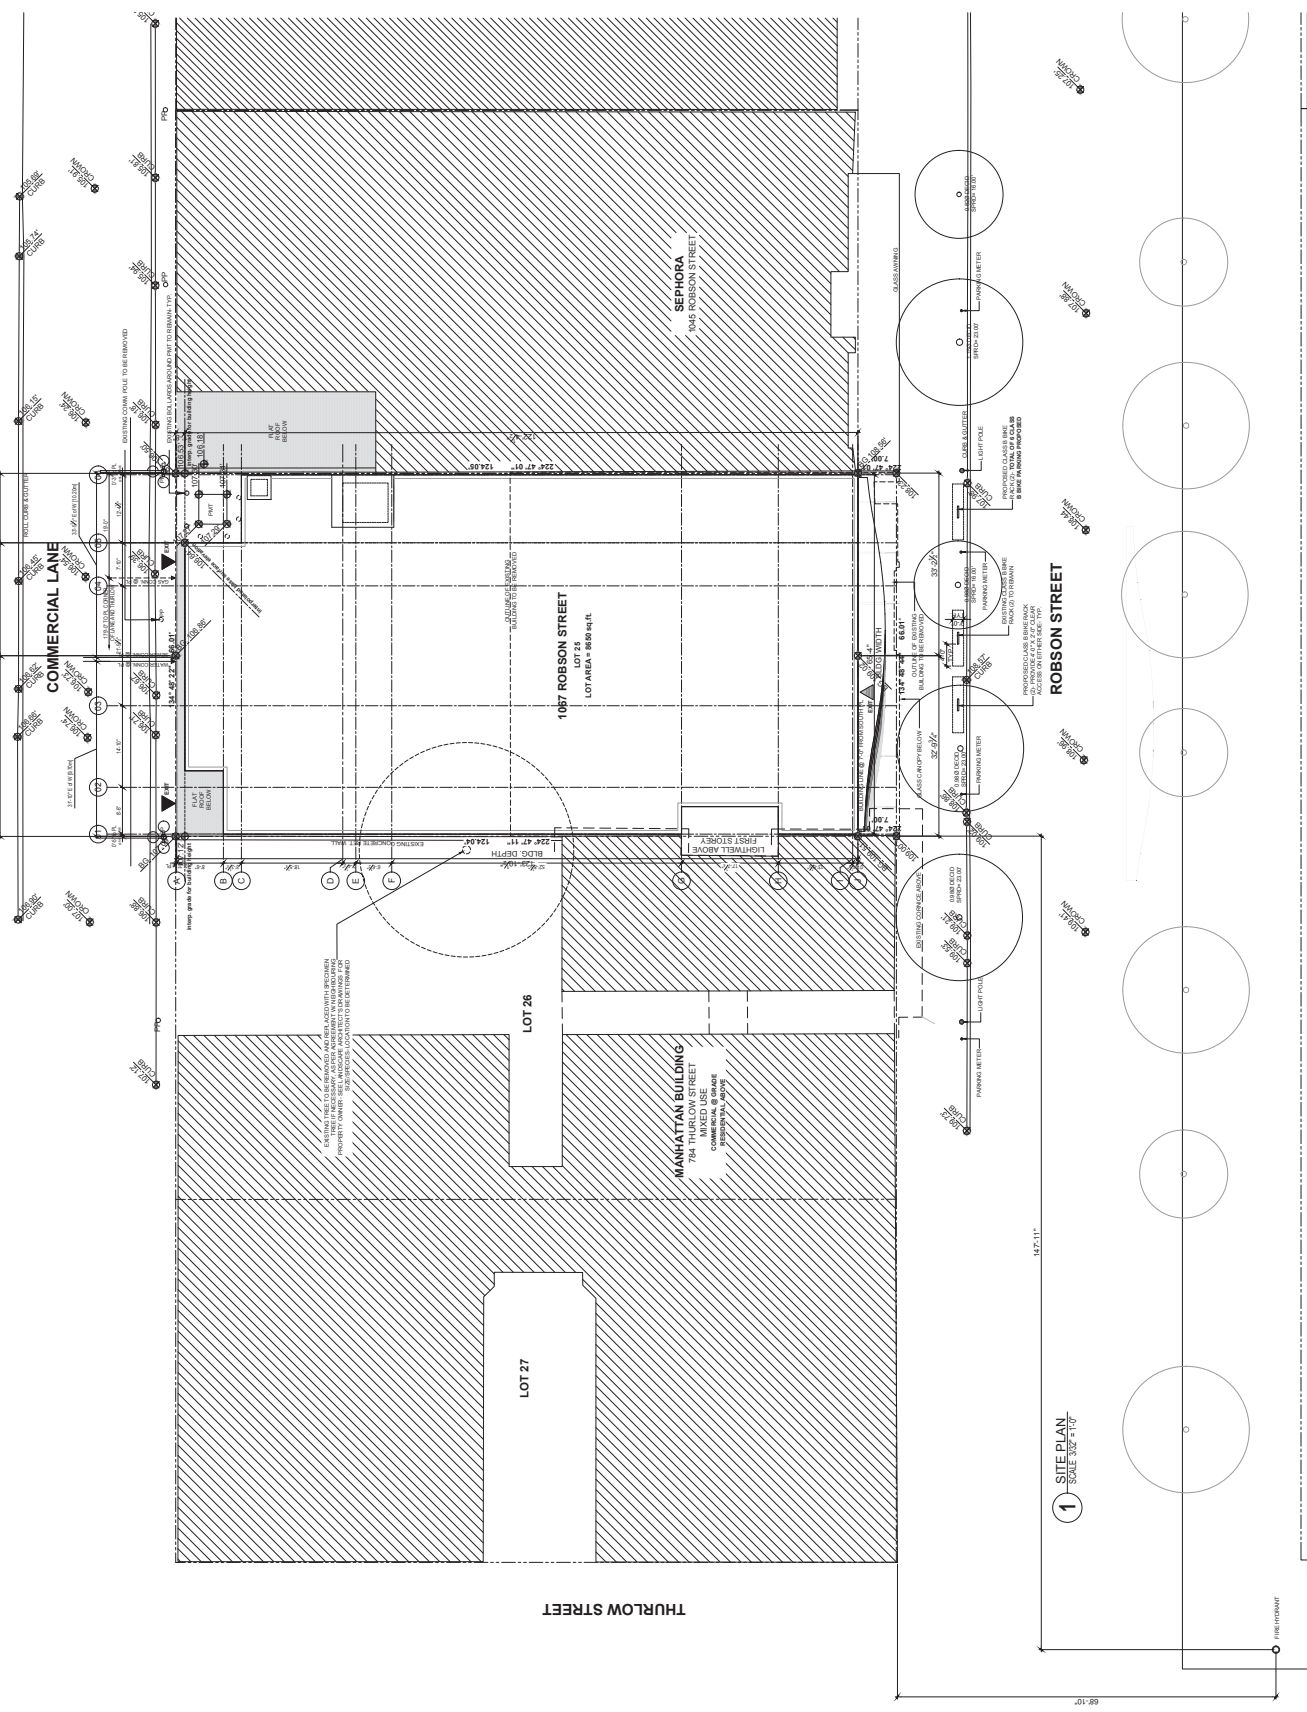

1 SITE PLAN
SCALE 1/8" = 1'-0"