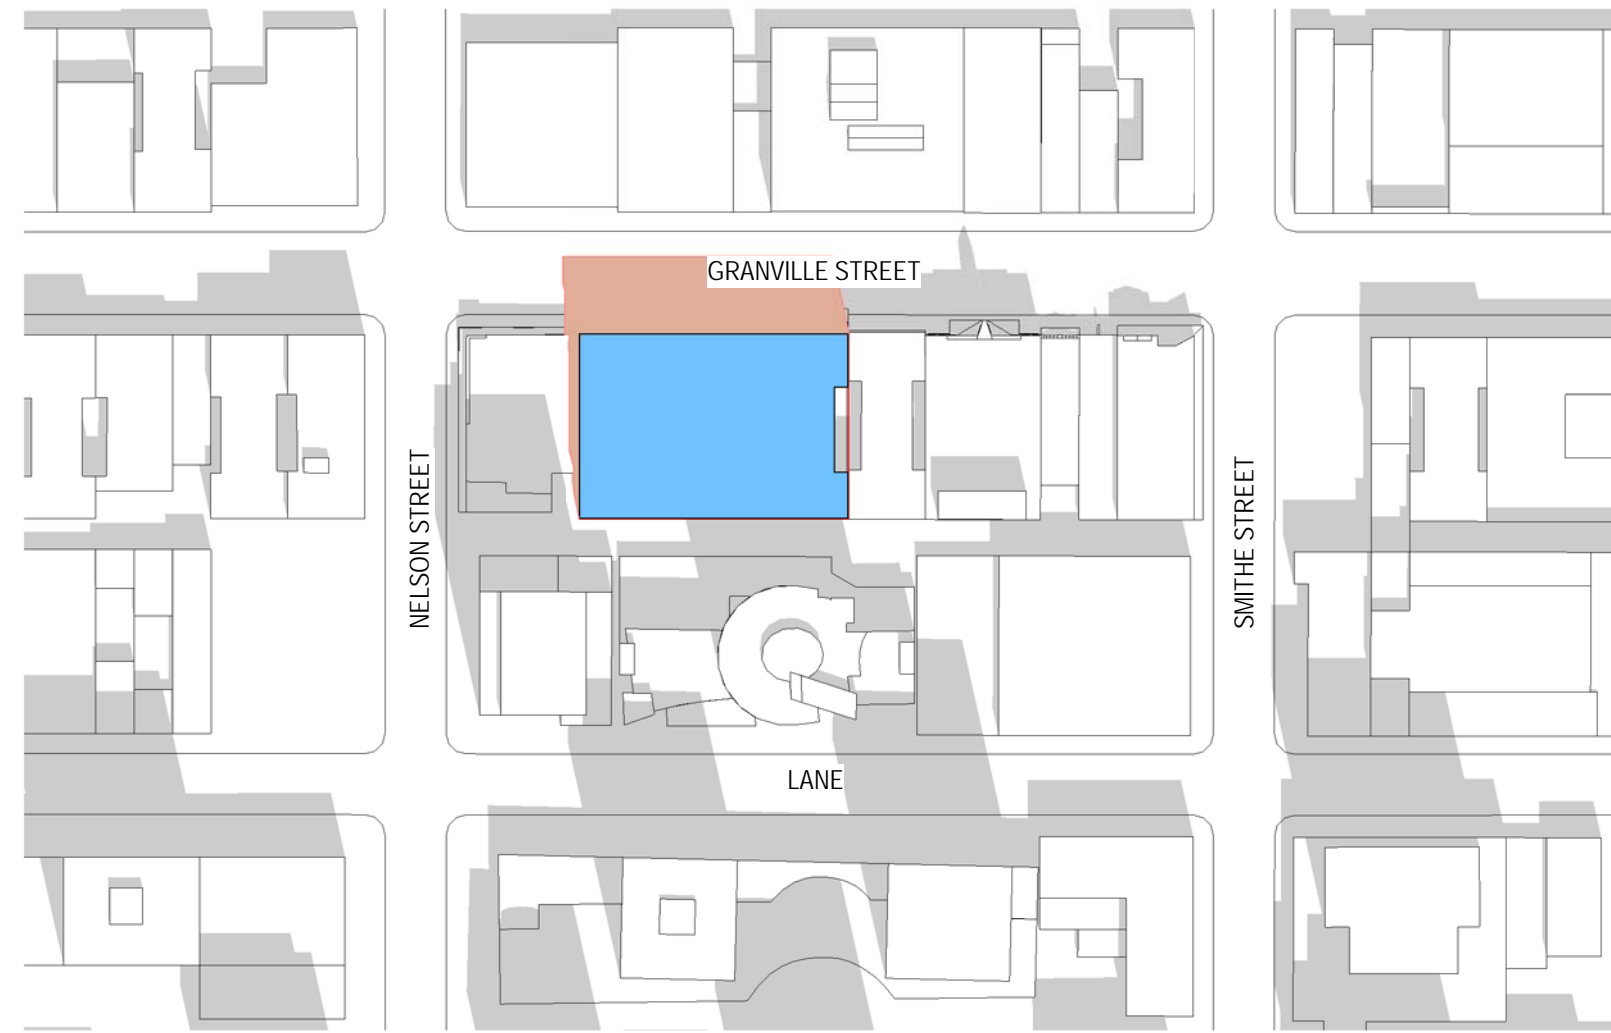

SPRING EQUINOX 10:00 A.M.

SPRING EQUINOX 12:00 P.M.

SPRING EQUINOX 2:00 P.M.

SUMMER SOLSTICE 10:00 A.M.

SUMMER SOLSTICE 12:00 P.M.

SUMMER SOLSTICE 2:00 P.M.

2018-12-19

900 GRANVILLE  
900 GRANVILLE, VANCOUVER BC

1 APPLICATION SET - DEVELOPMENT PERMIT 2018-12-19

SHADOW STUDY

A04-06

COPYRIGHT © 2016 PERKINS+WILL