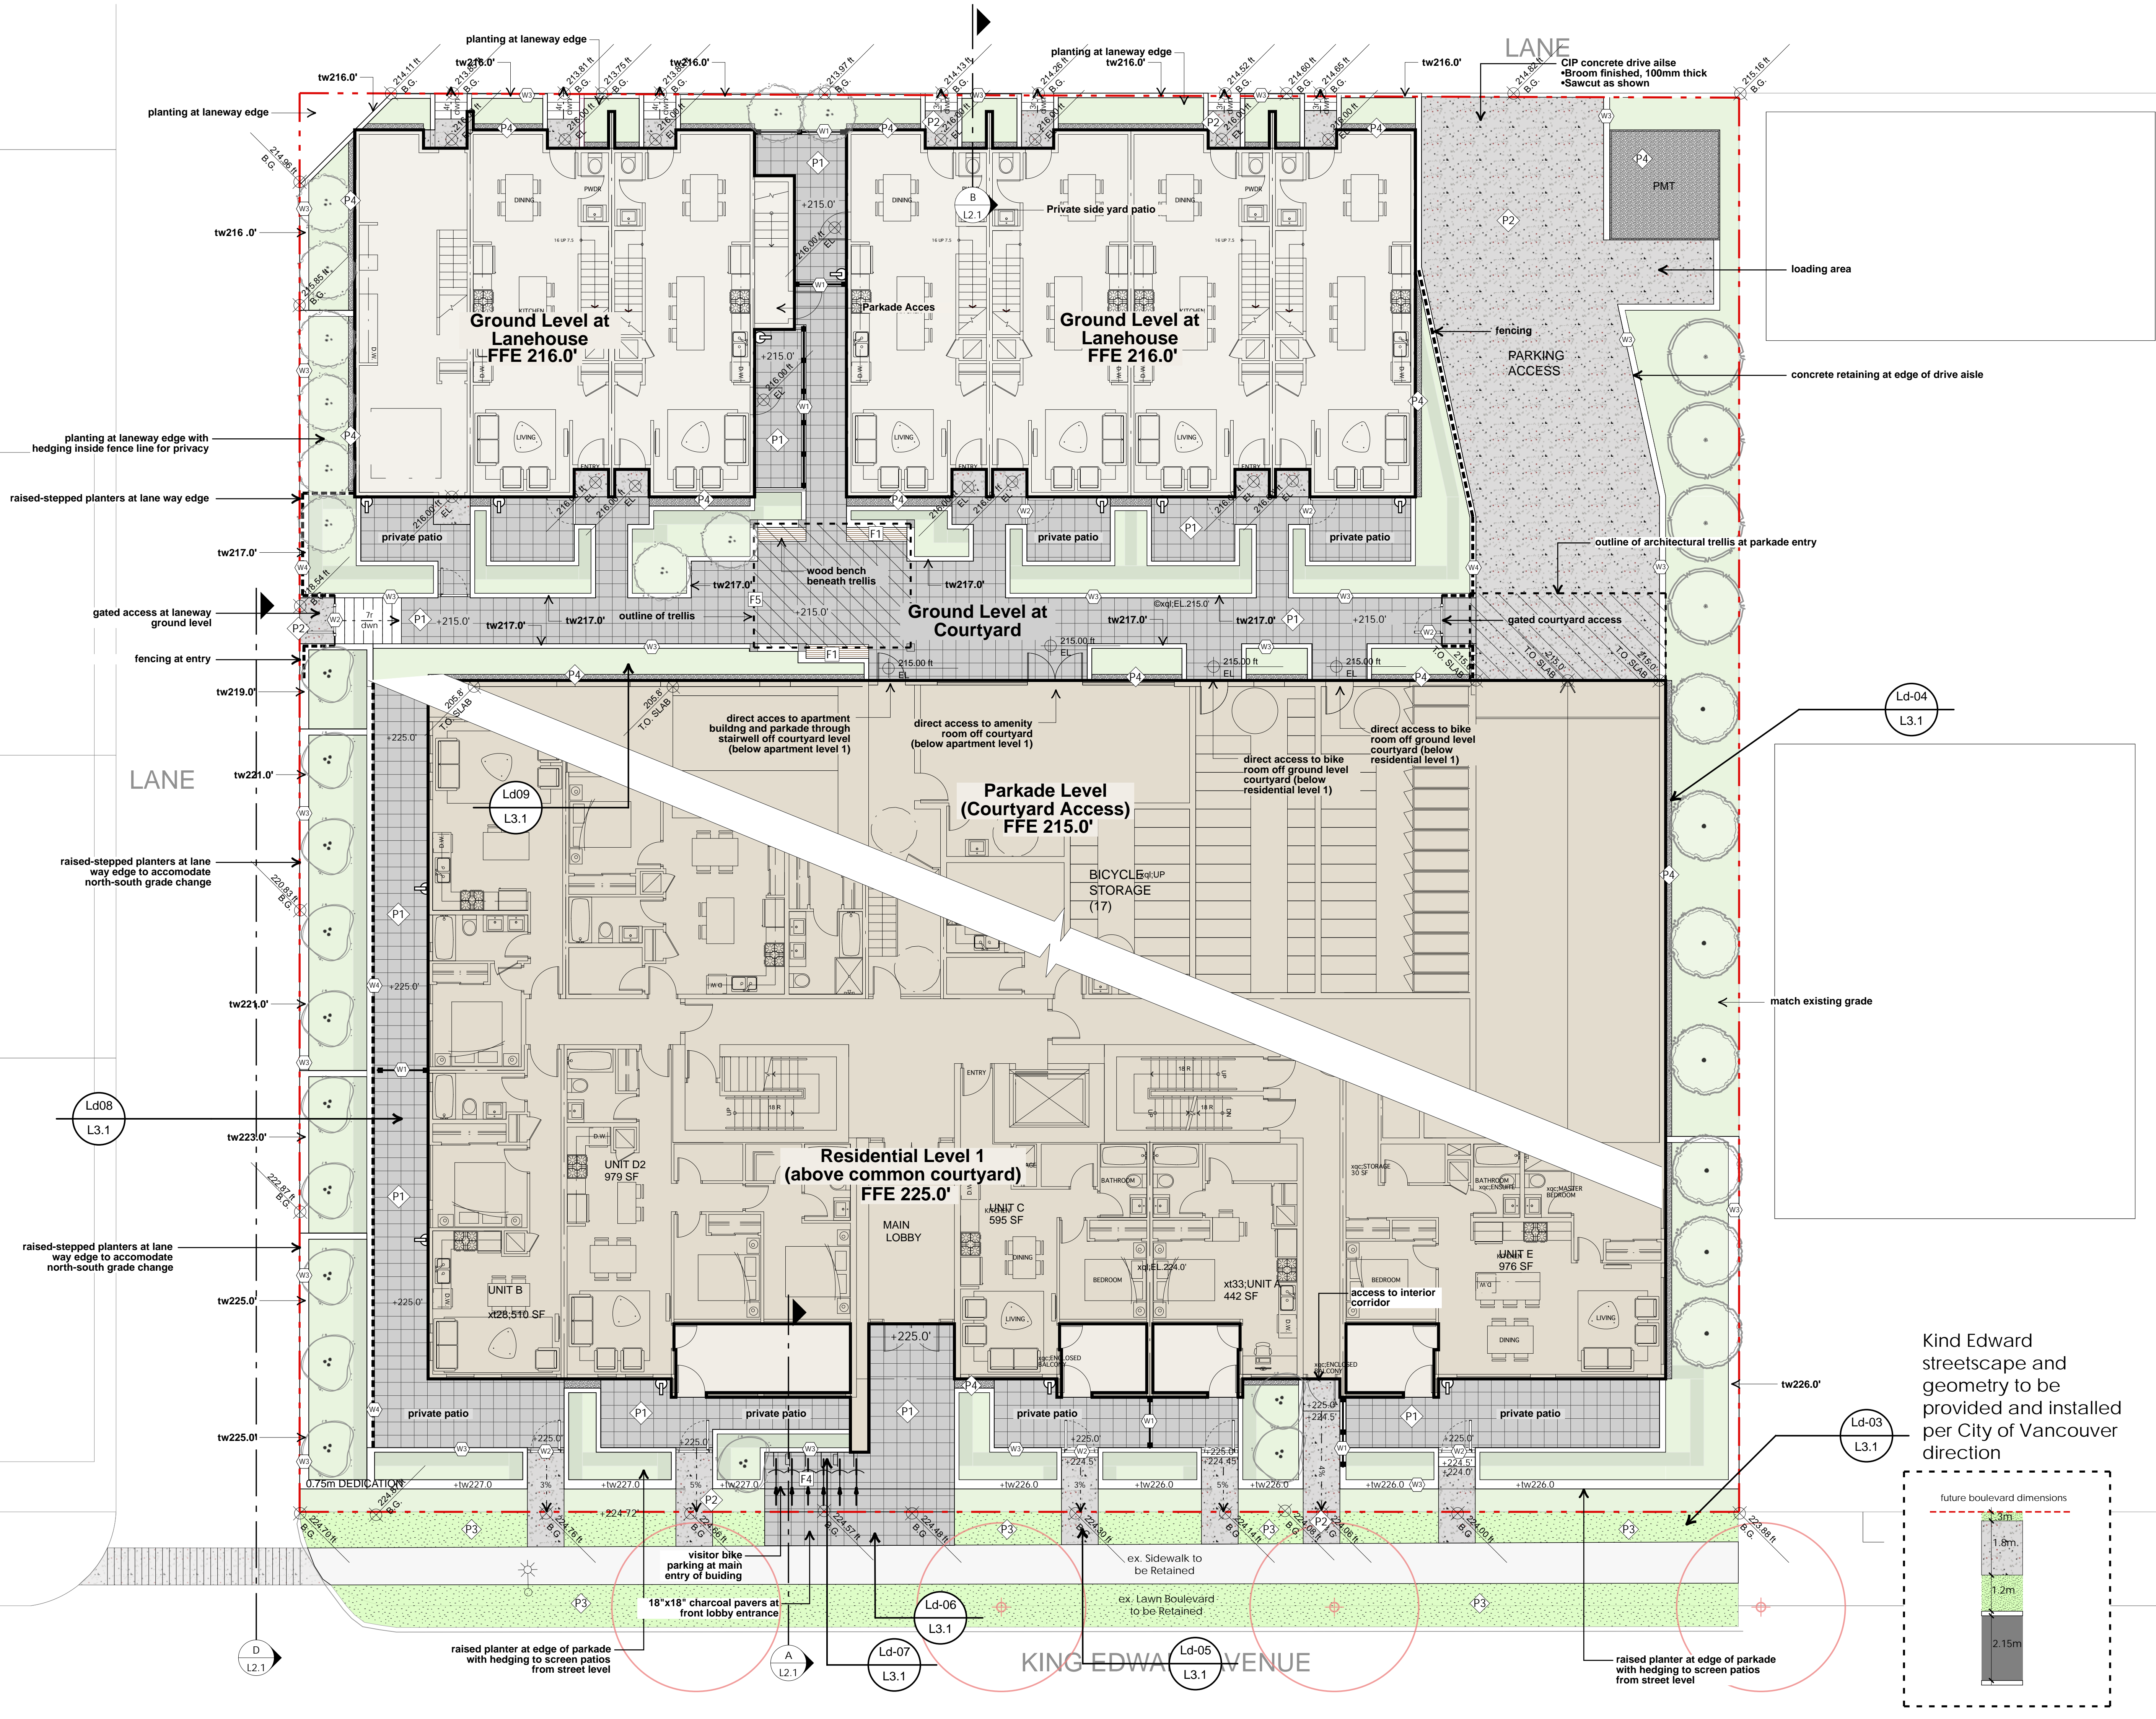

2 DEC 16-15 ISSUED FOR DP
 1 SEPT 23-14 ISSUED FOR RZ
 no.: | date: | item:
 Revisions:

Project:
 MISSION GROUP HOMES
 467,479 & 495 KING EDWARD
 VANCOUVER, B.C.

Drawn by: AG
 Checked by: PGK
 Date: AUG 2013
 Scale: 1/8"=1'-0"
 Drawing Title:

**GROUND LEVEL:
 MATERIAL &
 GRADING PLAN**

Project No.: 14071
 Sheet No.:

L1.1

Kind Edward streetscape and geometry to be provided and installed per City of Vancouver direction

Ld08
L3.1

Ld09
L3.1

Ld-04
L3.1

Ld-03
L3.1

Ld-06
L3.1

Ld-05
L3.1

Ld-07
L3.1

D
L2.1