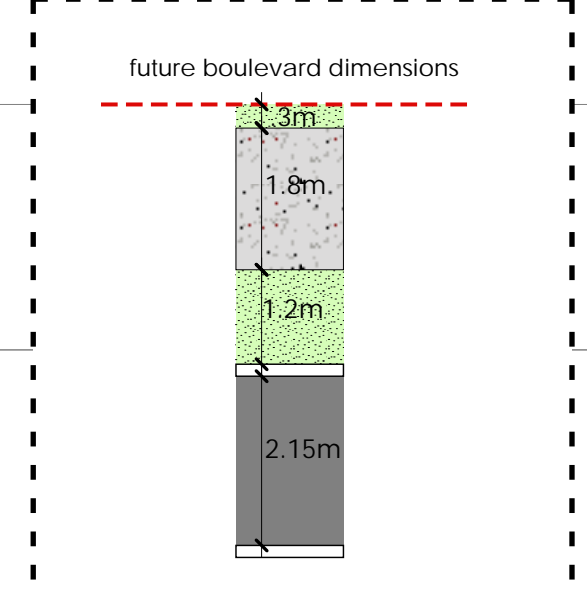

2 DEC 16-15 ISSUED FOR DP
 1 SEPT 23-14 ISSUED FOR RZ
 no.: | date: | item:
 Revisions:

Project:
 MISSION GROUP HOMES
 467,479 & 495 KING EDWARD
 VANCOUVER, B.C.

Drawn by: AG
 Checked by: PGK
 Date: AUG 2013
 Scale: 1/8"=1'-0"
 Drawing Title:

**GROUND LEVEL:
 MATERIAL &
 GRADING PLAN**

Project No.: 14071
 Sheet No.:

L1.1

Kind Edward streetscape and geometry to be provided and installed per City of Vancouver direction

Ld08
L3.1

Ld09
L3.1

Ld-04
L3.1